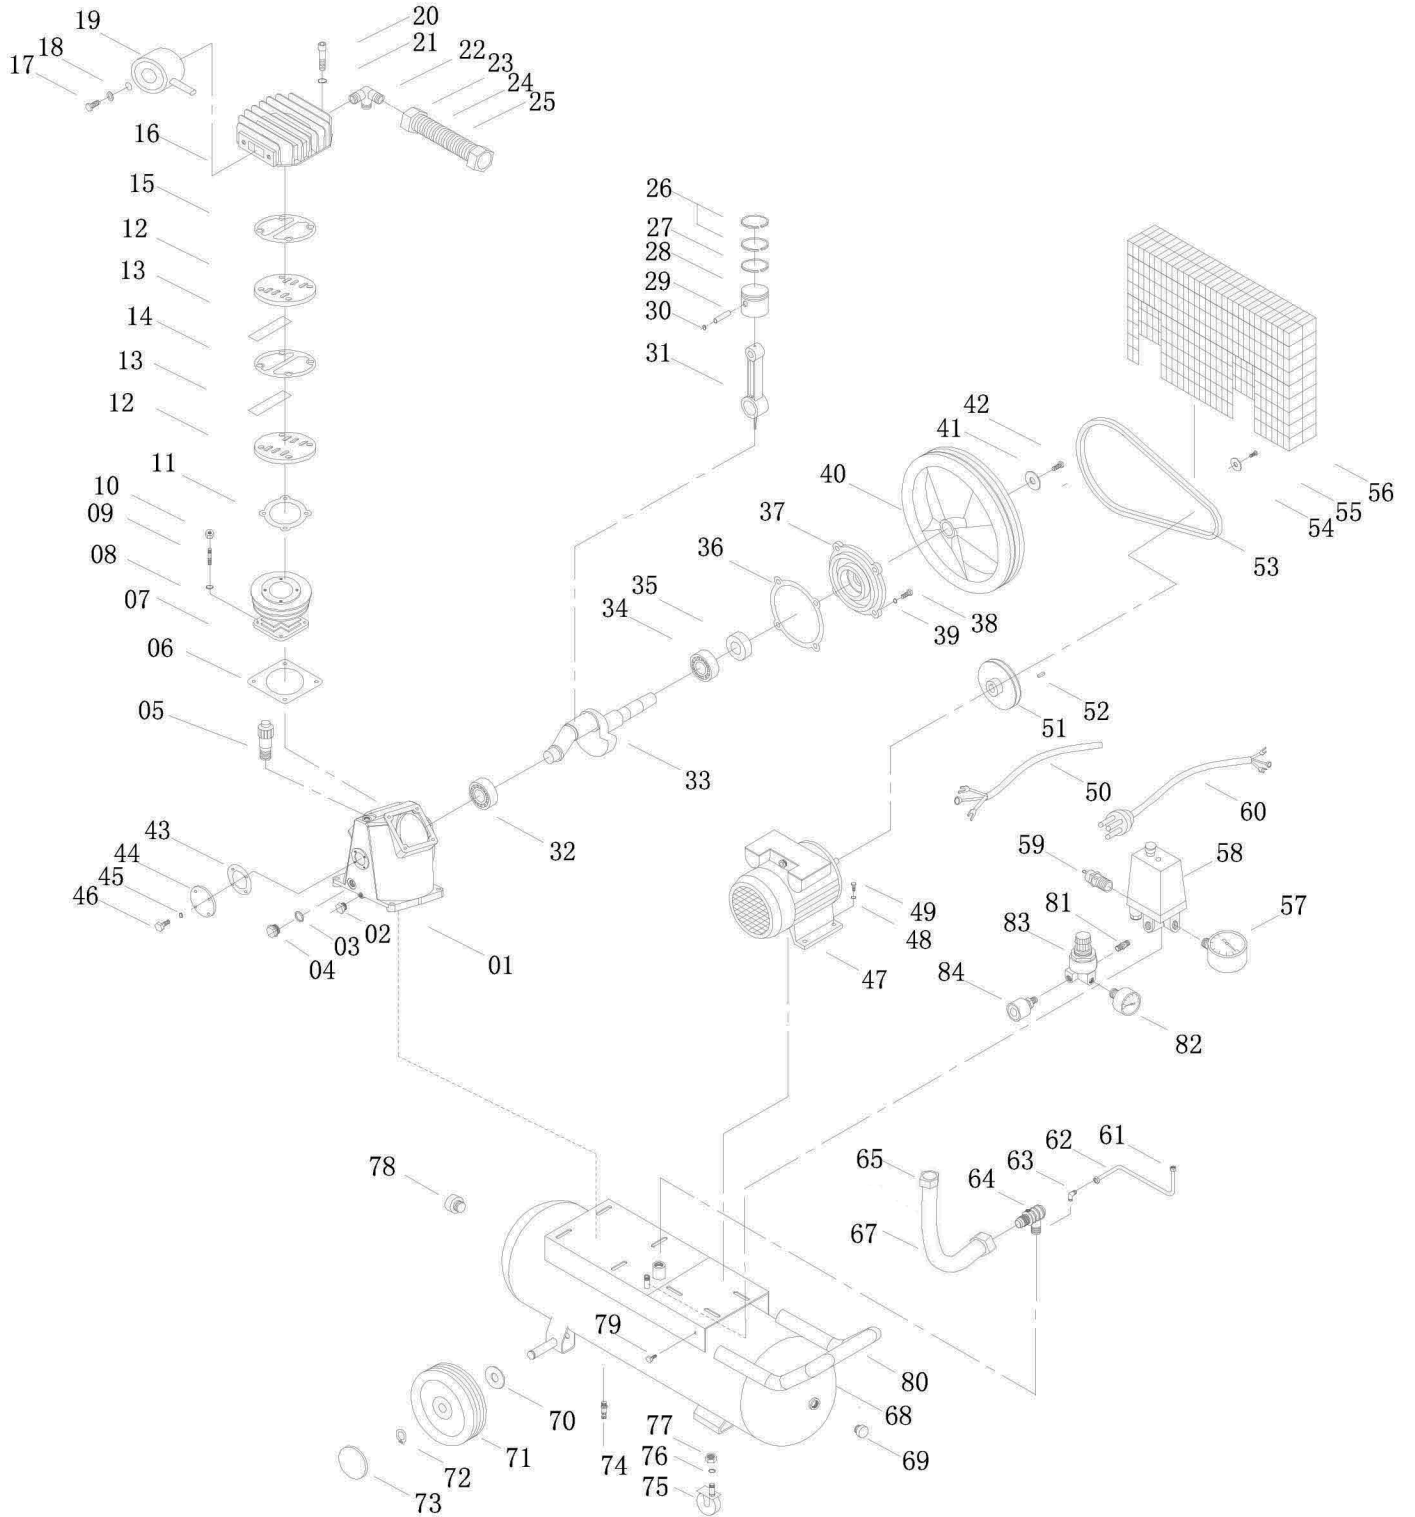

2065K/50 Parts Breakdown

2065K/50 Parts List

REF. #	PART #	DESCRIPTION	REF. #	PART #	DESCRIPTION
1	HS2065K01	CRANKCASE	41	HS2065K41	FLYWHEEL GASKET
2	HS2065K02	OIL PLUG	42	HS2065K42	BOLT
3	HS2065K03	SEAL RING	43	HS2065K43	FRONT COVER GASKET
4	HS2065K04	OIL SIGHT GLASS	44	HS2065K44	FRONT COVER
5	HS2065K05	BREATHER	45	HS2065K45	FLAT WASHER
6	HS2065K06	CYLINDER GASKET	46	HS2065K46	BOLT
7	HS2065K07	CYLINDER	47	HS2065K47-1	MOTOR
8	HS2065K08	LOCK WASHER	48	HS2065K48-1	SPRING WASHER
9	HS2065K09	STUD BOLT	49	HS2065K49-1	BOLT SCREW
10	HS2065K10	HEX NUT	50	HS2065K50-1	MOTOR POWER CORD
11	HS2065K11	PLATE GASKET	51	HS2065K51-1	PULLEY
12	HS2065K12	VALVE PLATE	52	HS2065K52-1	KEY
13	HS2065K13	VALVE REED	53	HS2065K53-1	BELT
14	HS2065K14	ALUMINUM GASKET	54	HS2065K54-1	FLAT WASHER
15	HS2065K15	CYLINDER HEAD GASKET	55	HS2065K55-1	BOLT SCREW
16	HS2065K16	CYLINDER HEAD	56	HS2065K56-1	BELT GUARD
17	HS2065K17	BOLT SCREW	57	HS2065K57-1	PRESSURE GAUGE
18	HS2065K18	SPRING WASHER	58	HS2065K58-1	PRESSURE SWITCH
19	HS2065K19	AIR FILTER	59	HS2065K59-1	SAFETY VALVE
20	HS2065K20	BOLT	60	HS2065K60-1	POWER CORD
21	HS2065K21	SPRING WASHER	61	HS2065K61-1	NUT
22	HS2065K22	CONNECTOR	62	HS2065K62-1	TUBE
23	HS2065K23	COMPRESSOR NUT	63	HS2065K63-1	ELBOW
24	HS2065K24	AFTERCOOLER	64	HS2065K64-1	CHECK VALVE
25	HS2065K25	COOLING FIN	65	HS2065K65-1	HEX NUT
26	HS2065K26	COMPRESSING RING	67	HS2065K67-1	EXHAUSTING PIPE
27	HS2065K27	OIL RING	68	HS2065K68-1	TANK
28	HS2065K28	PISTON	69	HS2065K69-1	OBSERVATION HOLE
29	HS2065K29	PISTON PIN	70	HS2065K70-1	FLAT WASHER
30	HS2065K30	PIN CLIP	71	HS2065K71-1	WHEEL
31	HS2065K31	CONNECTING ROD	72	HS2065K72-1	SNAP SPRING
32	HS2065K32	BALL BEARING	73	HS2065K73-1	WHEEL COVER
33	HS2065K33	CRANKSHAFT	74	HS2065K74-1	DRAIN VALVE
34	HS2065K34	BALL BEARING	75	HS2065K75-1	UNIVERSAL WHEEL
35	HS2065K35	OIL SEAL	76	HS2065K76-1	SPRING WASHER
36	HS2065K36	BEARING SEAT GASKET	77	HS2065K77-1	NUT
37	HS2065K37	BEARING SEAT	78	HS2065K78-1	OBSERVATION HOLE
38	HS2065K38	BOLT	79	HS2065K79-1	BOLT SCREW
39	HS2065K39	FLAT WASHER	80	HS2065K80-1	HANDLE
40	HS2065K40	FLYWHEEL	81	HS2065K81-1	CONNECTOR